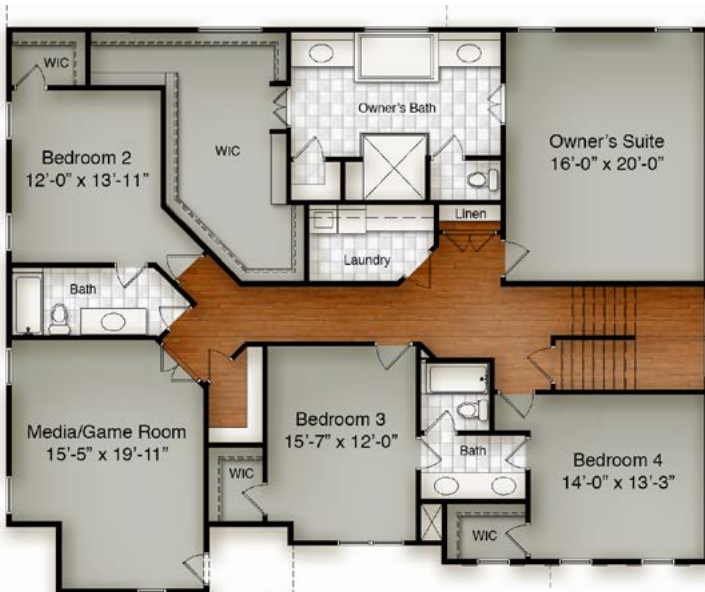

robuck

design build